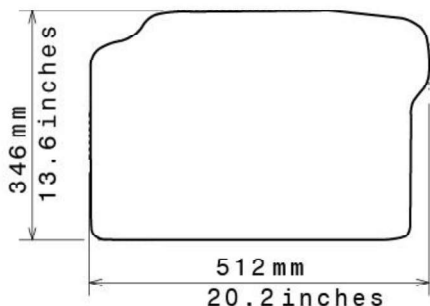

Spaghetti® Floor Mats by
NICOMAN

Best Mats for Your Car, Home & Business!

Photo for illustration purposes only.

Fitment Specifications

Make/Brand	Skoda
Model/Type	Octavia
Gen/MK Code	1
Model Year	1997-2000
Body Type	Saloon
Non-Slip Type	GECKO
SKU	C 5110

Please check shape/size matches floorpan

LEFT Hand Drive

SCALE: 1/10

Set of 4

Remarks