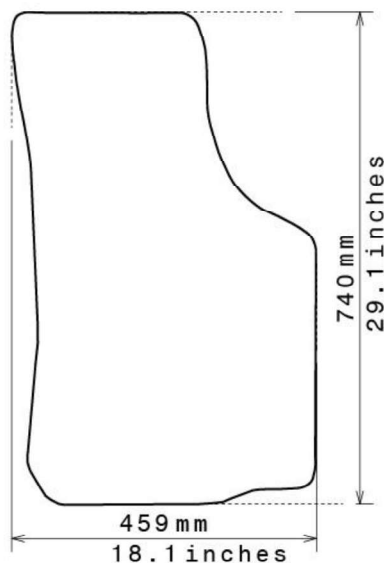

Spaghetti® Floor Mats by
NICOMAN

Best Mats for Your Car, Home & Business!

Photo for illustration purposes only.

Fitment Specifications

Make/Brand	Skoda
Model/Type	Octavia
Gen/MK Code	1
Model Year	1997-2000
Body Type	Saloon
Non-Slip Type	GECKO
SKU	C 5110

Please check shape/size matches floorpan

LEFT Hand Drive

SCALE: 1/10

Set of 4

Remarks