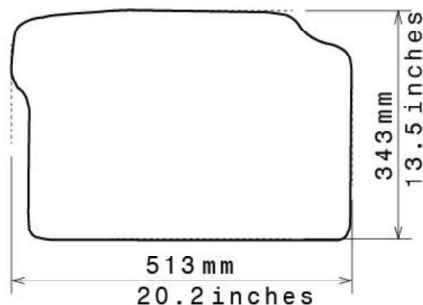

Spaghetti® Floor Mats by
NICOMAN

Best Mats for Your Car, Home & Business!

Photo for illustration purposes only.

Fitment Specifications

Make/Brand	Skoda
Model/Type	Octavia
Gen/MK Code	1
Model Year	1997-2000
Body Type	Saloon
Non-Slip Type	GECKO
SKU	C 5110

Please check shape/size matches floorpan

LEFT Hand Drive

SCALE: 1/10

Set of 4

Remarks